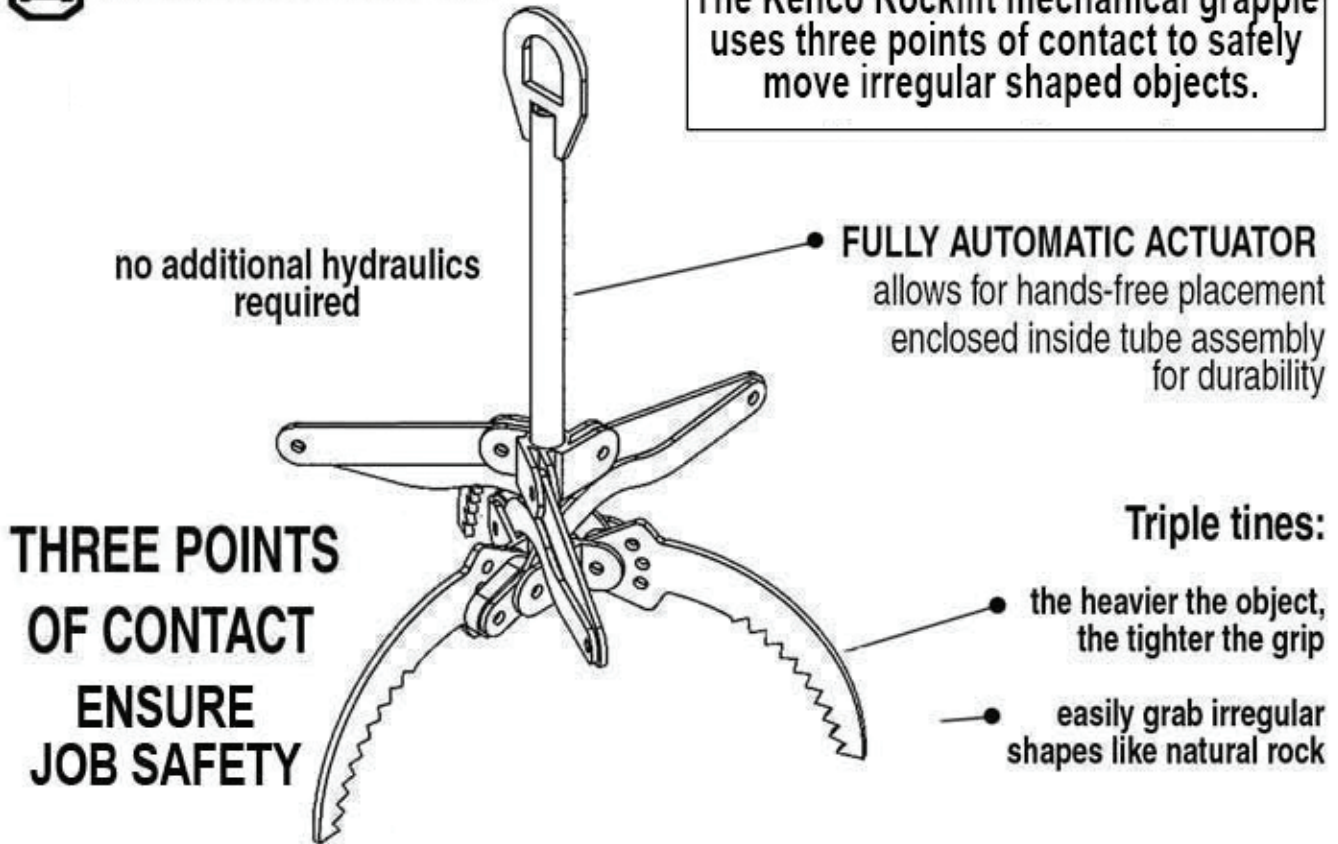

# **KENCO** ROCKLIFT

MECHANICAL GRAPPLE

170 STATE ROUTE 271 - LIGONIER, PA 15658  
TOLL FREE 1-800-653-6069  
FAX 724-238-3187 www.kenco.com

The Kenco Rocklift mechanical grapple uses three points of contact to safely move irregular shaped objects.

## ONE OPERATOR CAN MOVE ROCK OR OTHER IRREGULAR OBJECTS