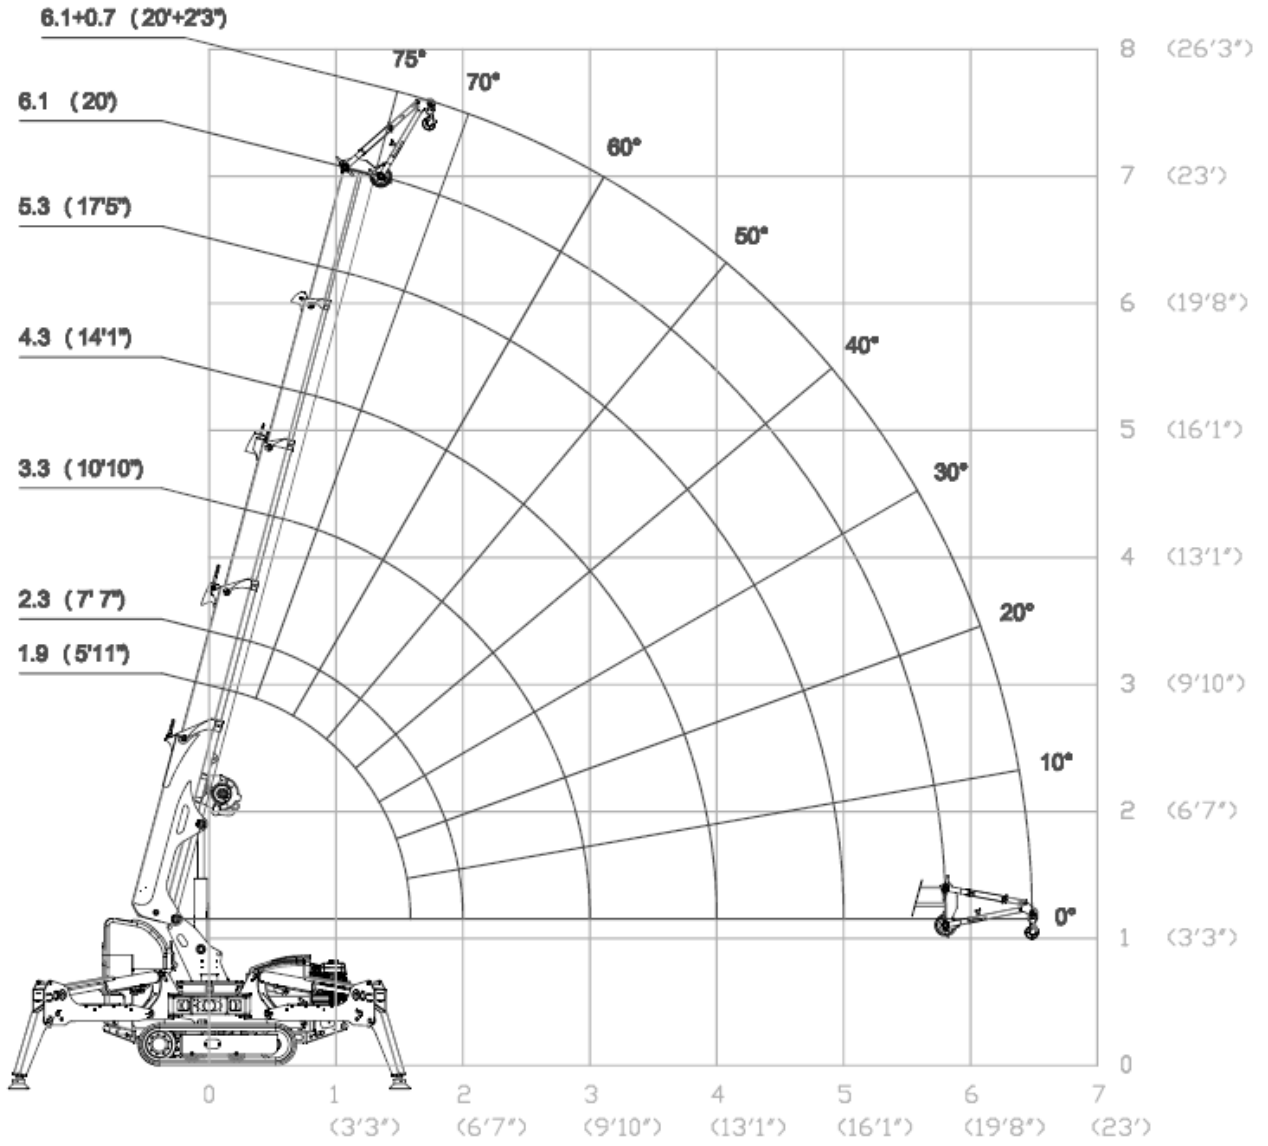

HOIST PERFORMANCE

Layer	Max Line Pull		Normal Line Speed		High Line Speed	
	kg	Lbs	m/min	ft/min	m/min	ft/min
1	495	1.089	12.2	40.0	25.7	84.3
2	460	1.012	13.3	43.6	28.0	91.8
3	425	935	14.0	45.9	29.5	96.8
4	400	880	15.1	49.5	31.8	104.0

Wire Rope	Diameter		Tot. Length		Max Load	
	mm	in	m	ft	kg	lbs
A4L 19x7 right lang lay	6	1/4	53	173	2.650	5.830

HOOK BLOCK

LOAD		No. of	
kg	lbs	Sheaves	Lines
990	2183	1	2
495	1091	-	1

SPB209CP + JIB800GB