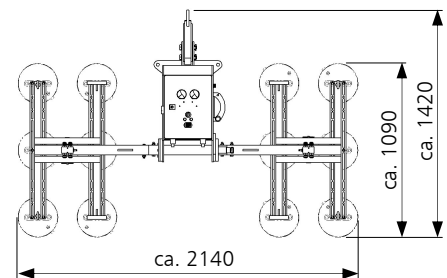

Versions:

Horizontale Wandmontage /
Horizontal cladding installation