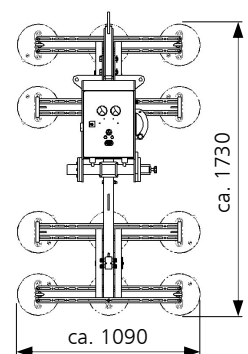

Vertikale Wandmontage /
Vertical cladding installation